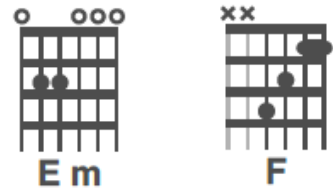

SOLO:

C C
Em Em
Am Am
G G
F G
C Am
F Em
G G