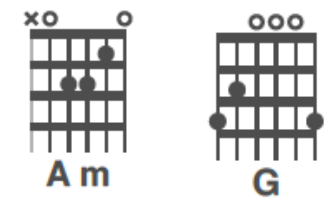

Strum Pattern: D D U U D U
1 & 2 & 3 & 4 &

PRE-CHORUS:

F G
Everything is cut and dry
C Am
Day and night, earth and sky
F Em G G
Somehow I just don't believe it

CHORUS:

C C
Runaway train never going back
Em Em
Wrong way on a one way track
Am Am
Seems like I should be getting somewhere
G G
Somehow I'm neither here nor there