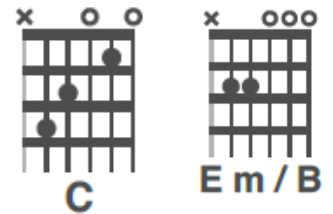

Strum Pattern: D D U U D U
1 & 2 & 3 & 4 &

PRE-CHORUS:

F G
Everything is cut and dry
C Am
Day and night, earth and sky
F Em G G
Somehow I just don't believe it

CHORUS:

C C
Runaway train never going back
Em Em
Wrong way on a one way track
Am Am
Seems like I should be getting somewhere
G G
Somehow I'm neither here nor there